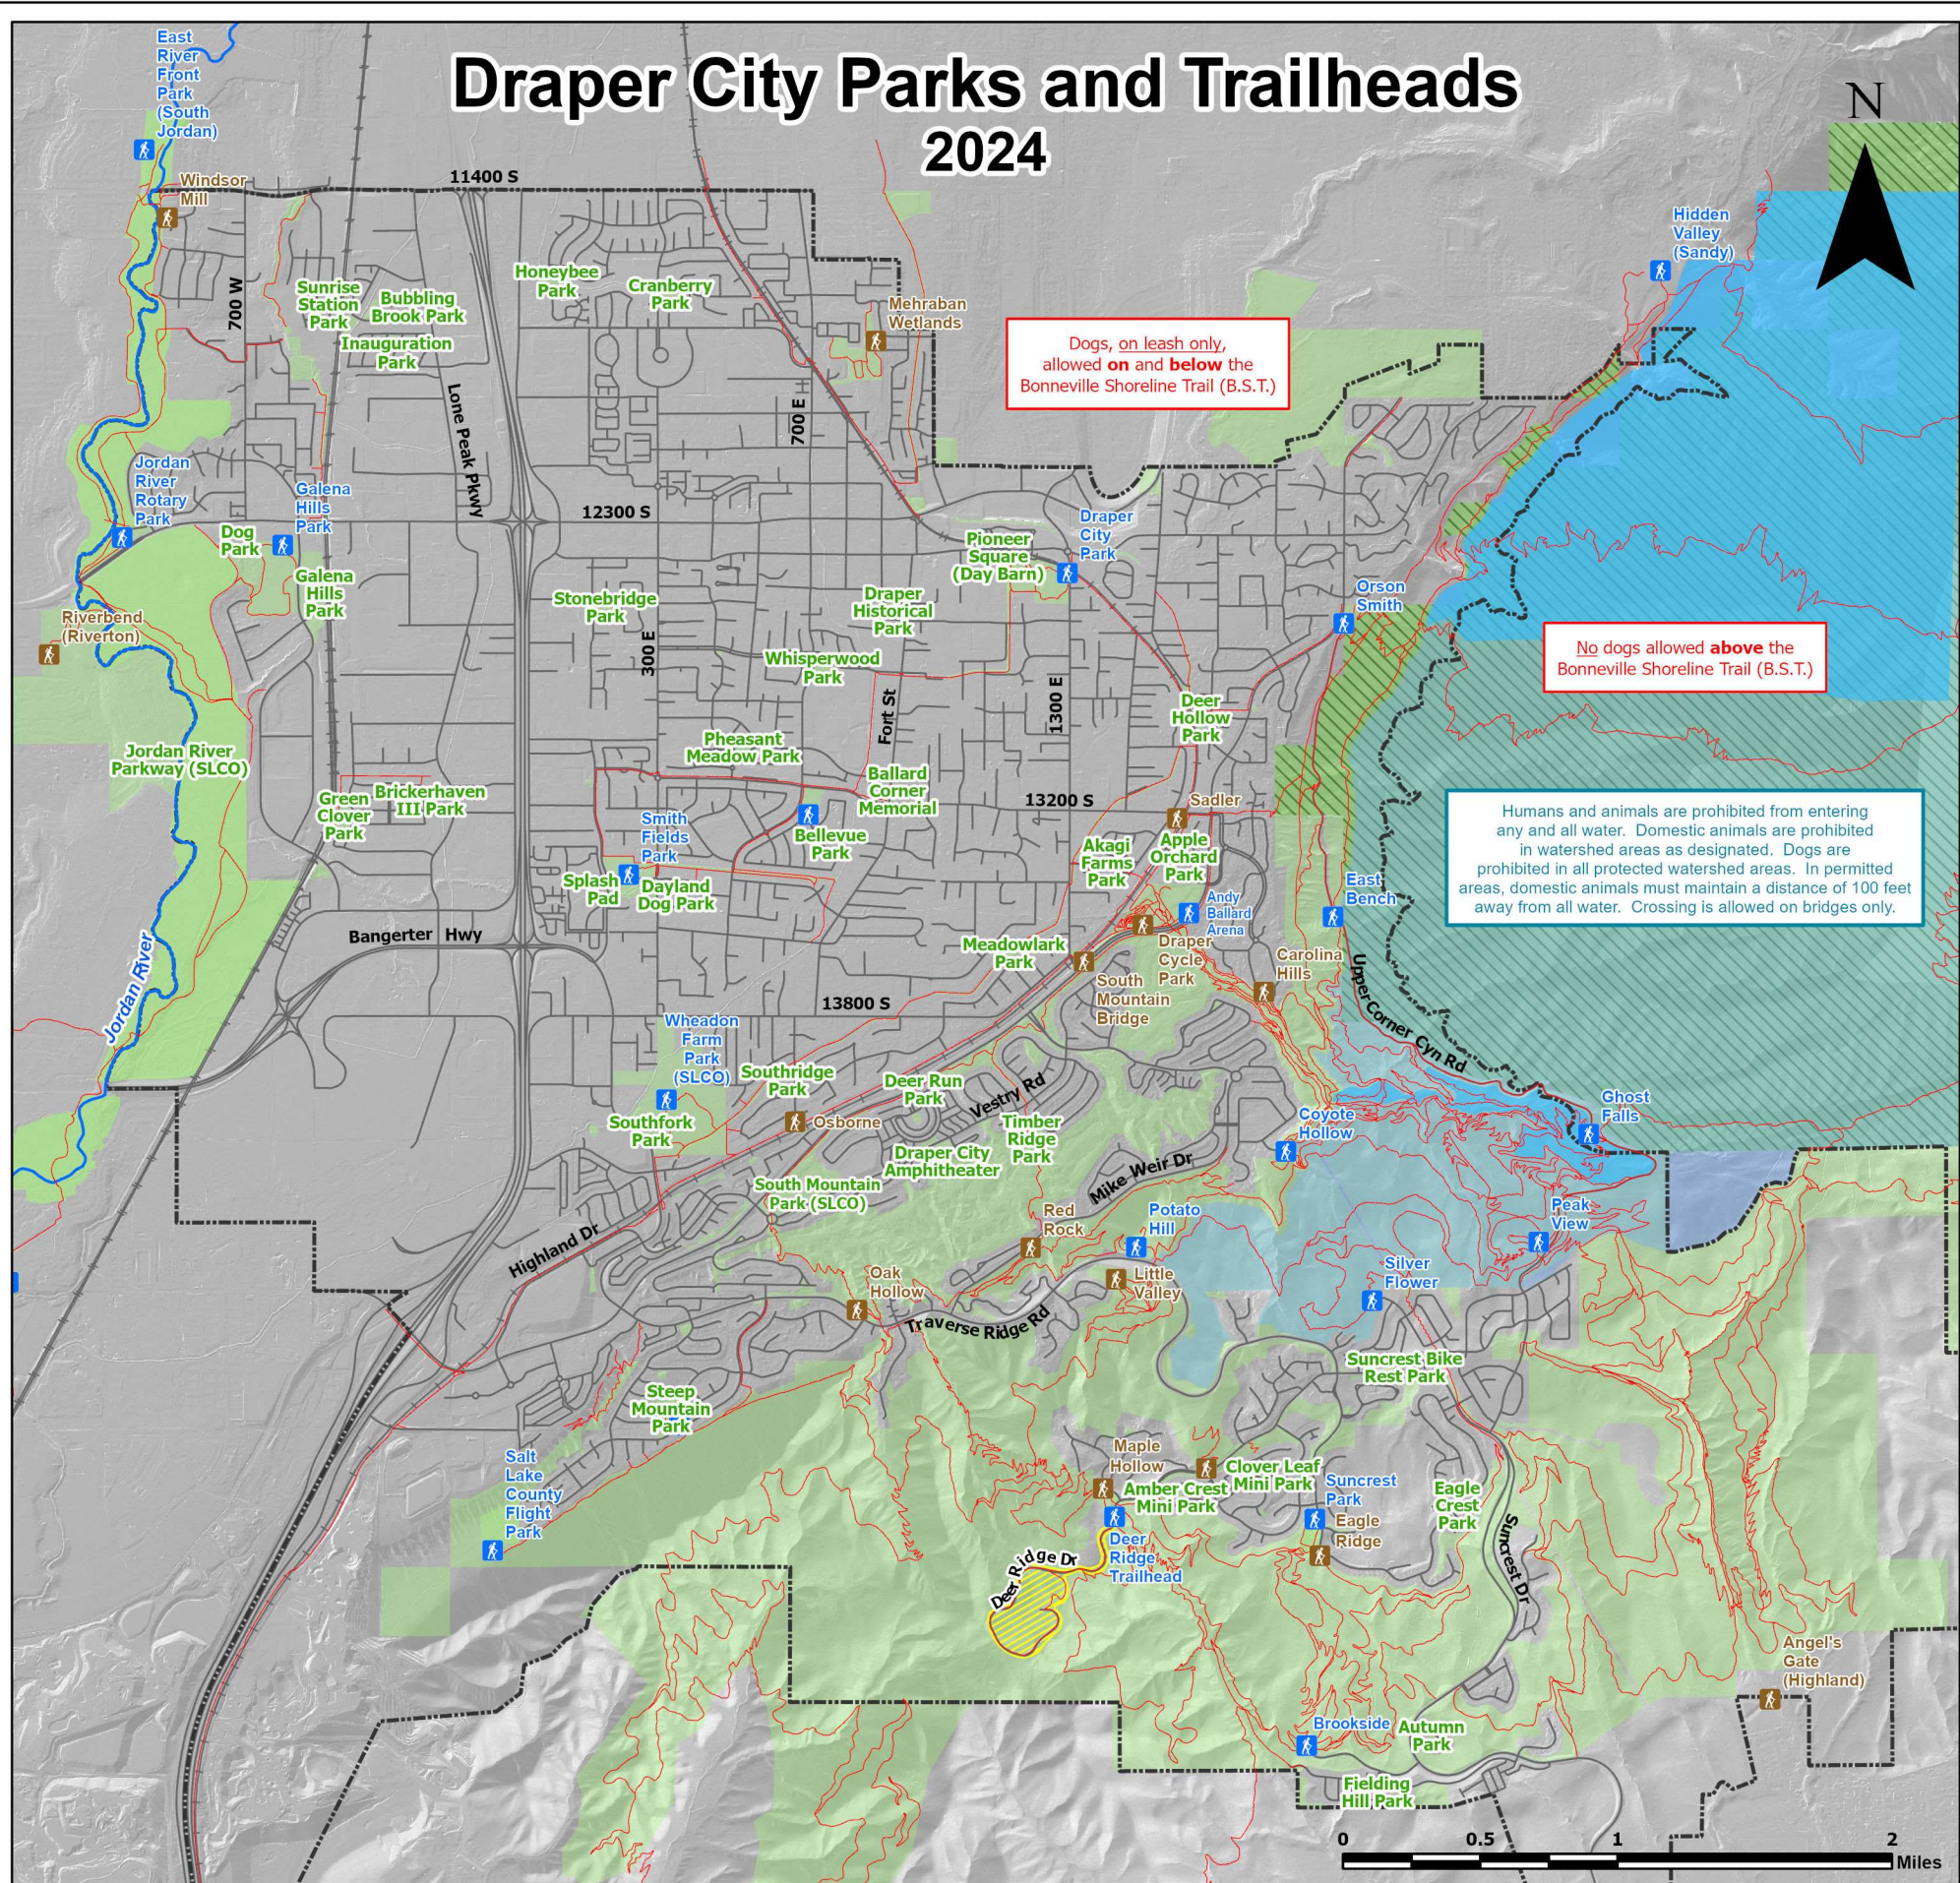

Draper City Parks and Trailheads 2024

LEGEND

- Trailheads
- Trailheads with Restrooms
- Trails
- Dog Off Leash Area
- U.S. Forest Service
- Parks/Open Space
- Protected Watershed Area (No Dogs)
- Critical Watershed Area (No Domesticated Animals)
- Jordan River
- Streets
- Rails
- City Boundary

PLEASE NOTE:

- Stay on established trails.
- Many trails are in a watershed area, please help preserve your drinking water. Practice "Leave No Trace" skills.
- No motorized vehicles permitted on trails.
- Domestic animals (dogs, horse) must be leashed in permitted areas. You must collect and properly dispose of all waste.
- Camping and campfires are prohibited within Draper City open space.
- Equestrian trailheads are located at the Andy Ballard Arena and Orson Smith Trailhead.
- Some trails are located in active construction areas, please use caution.